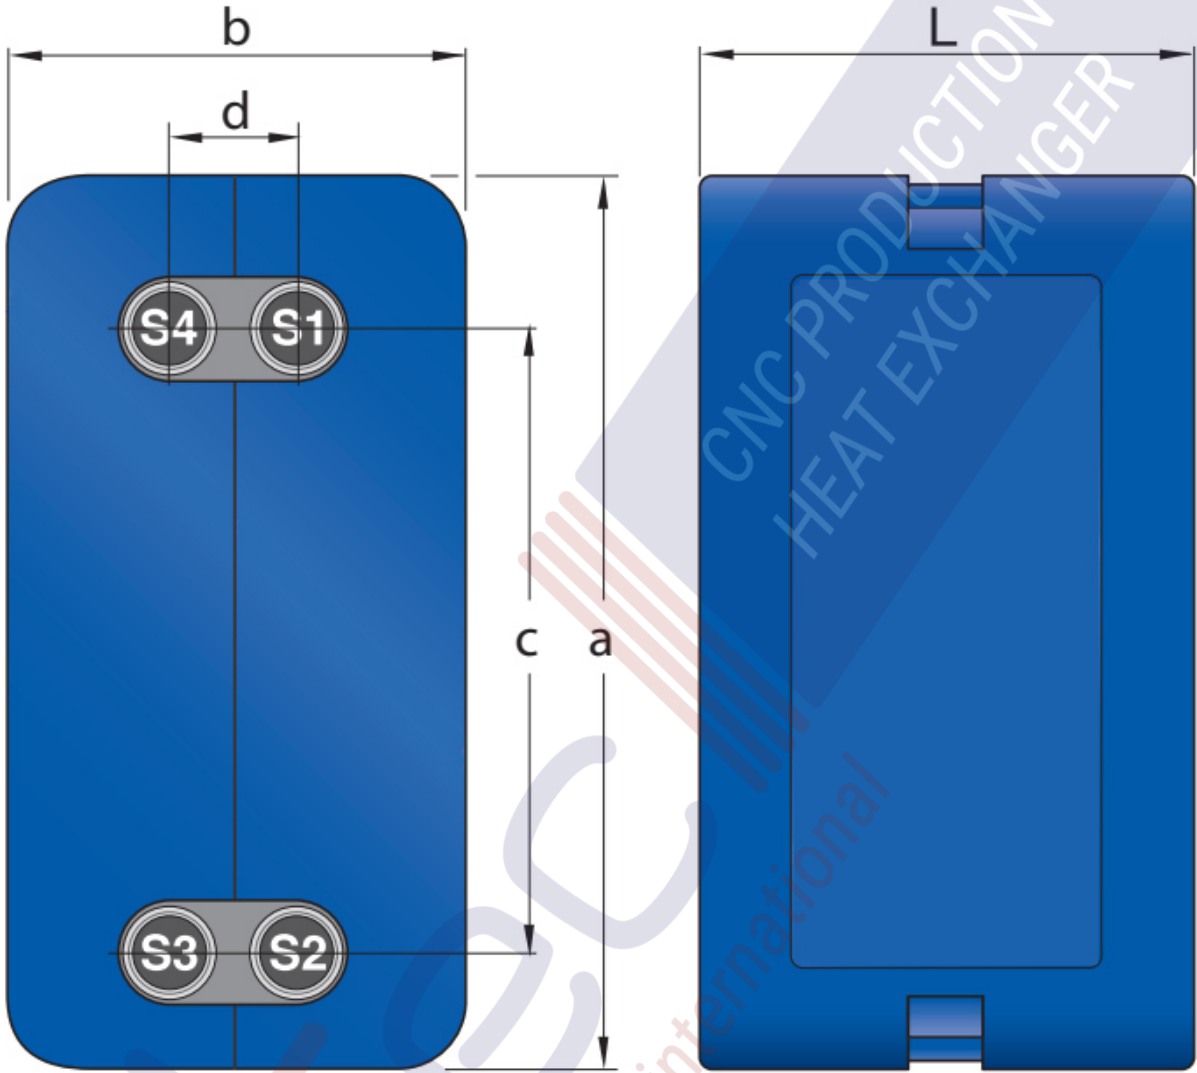

Note that all unique customer requirements (i.e tolerance) need to be verified thru Alfa Laval.

IN-H max 130°C -Type A

- Blue plastic cover with CFC-free polyurethane foam
- Thickness 30-50 mm depending on model
- Thermal conductivity: 0.031 w/mK
- Max. temperature: 130°C
- Fire class rating E acc. to EN ISO 11925-2 : 2010

D = HORIZONTAL SPACING	92 mm
C = VERTICAL SPACING	520 mm
L = TOTAL LENGTH	421 mm
B = TOTAL WIDTH	240 mm
A = TOTAL HEIGHT	670 mm
NETWEIGHT	2.64 kg

3236000904

www.alfalaval.com

CUSTOMER NAME / REF. NO.

COMPANY / REF.