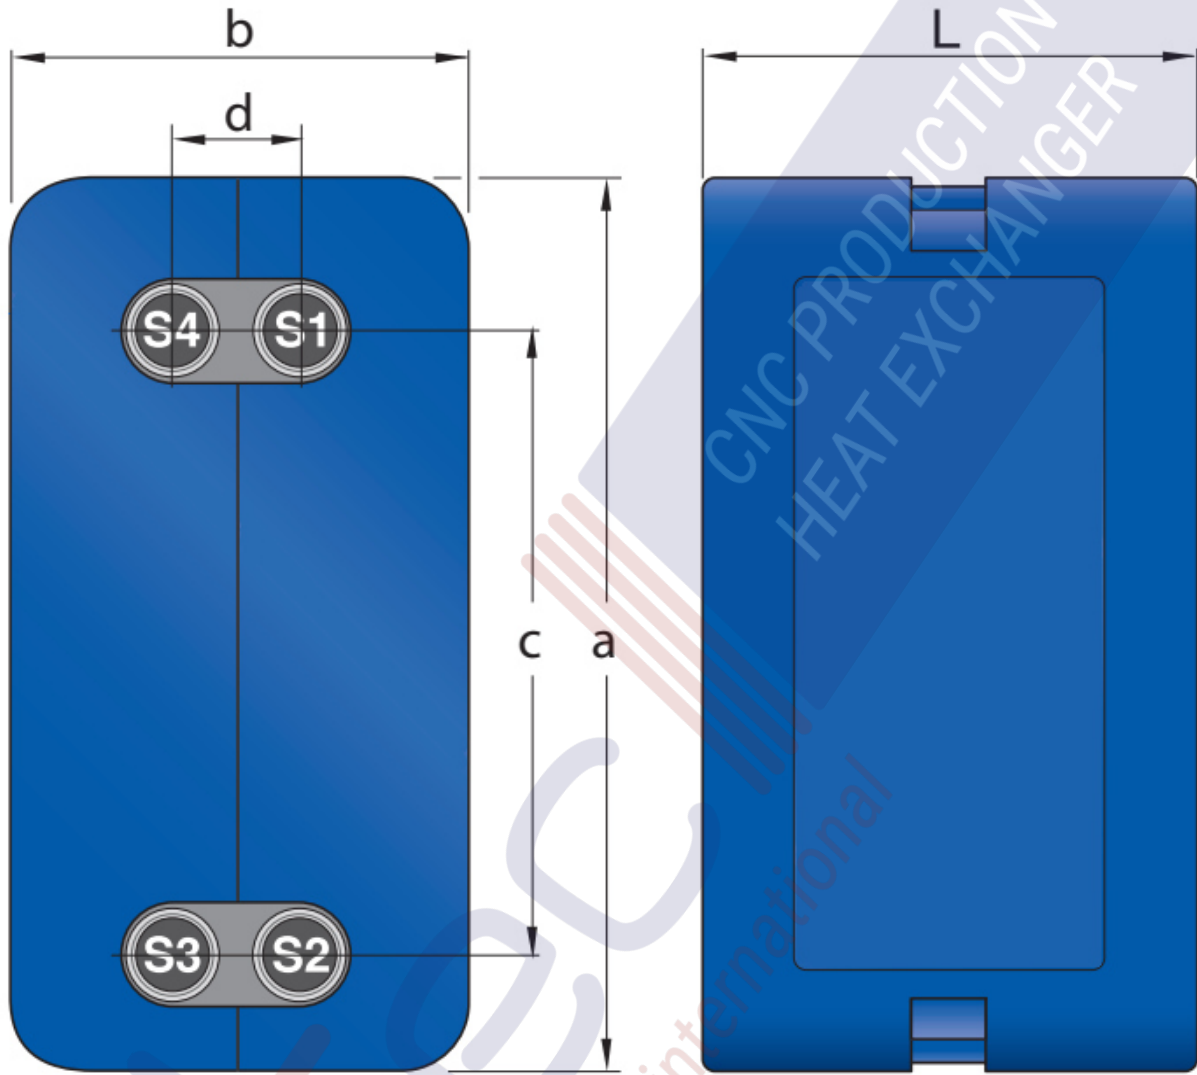

Note that all unique customer requirements (i.e tolerance) need to be verified thru Alfa Laval.

**IN-H max 130°C -Type A**

- Blue plastic cover with CFC-free polyurethane foam
- Thickness 30-50 mm depending on model
- Thermal conductivity: 0.031 w/mK
- Max. temperature: 130°C
- Fire class rating E acc. to EN ISO 11925-2 : 2010

<b>D</b> = HORIZONTAL SPACING	92 mm
<b>C</b> = VERTICAL SPACING	520 mm
<b>L</b> = TOTAL LENGTH	334 mm
<b>B</b> = TOTAL WIDTH	240 mm
<b>A</b> = TOTAL HEIGHT	670 mm
<b>NETWEIGHT</b>	2.10 kg

3236000903

[www.alfalaval.com](http://www.alfalaval.com)