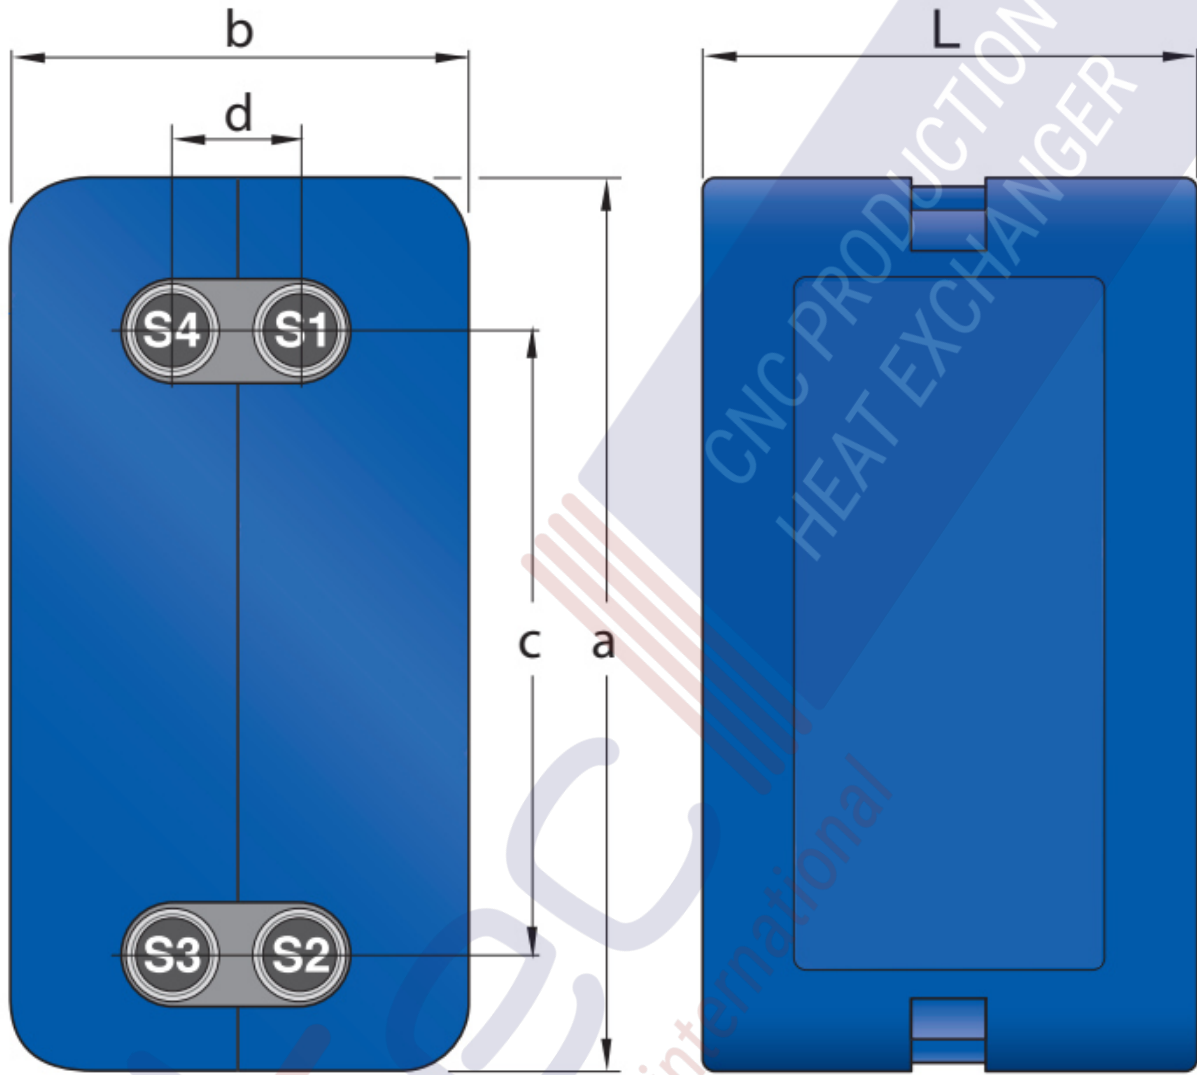

Note that all unique customer requirements (i.e tolerance) need to be verified thru Alfa Laval.

**IN-H max 130°C -Type A**

- Blue plastic cover with CFC-free polyurethane foam
- Thickness 30-50 mm depending on model
- Thermal conductivity: 0.031 w/mK
- Max. temperature: 130°C
- Fire class rating E acc. to EN ISO 11925-2 : 2010

<b>D</b> = HORIZONTAL SPACING	50 mm
<b>C</b> = VERTICAL SPACING	466 mm
<b>L</b> = TOTAL LENGTH	160 mm
<b>B</b> = TOTAL WIDTH	182 mm
<b>A</b> = TOTAL HEIGHT	588 mm
<b>NETWEIGHT</b>	1.00 kg

3236000892

[www.alfalaval.com](http://www.alfalaval.com)