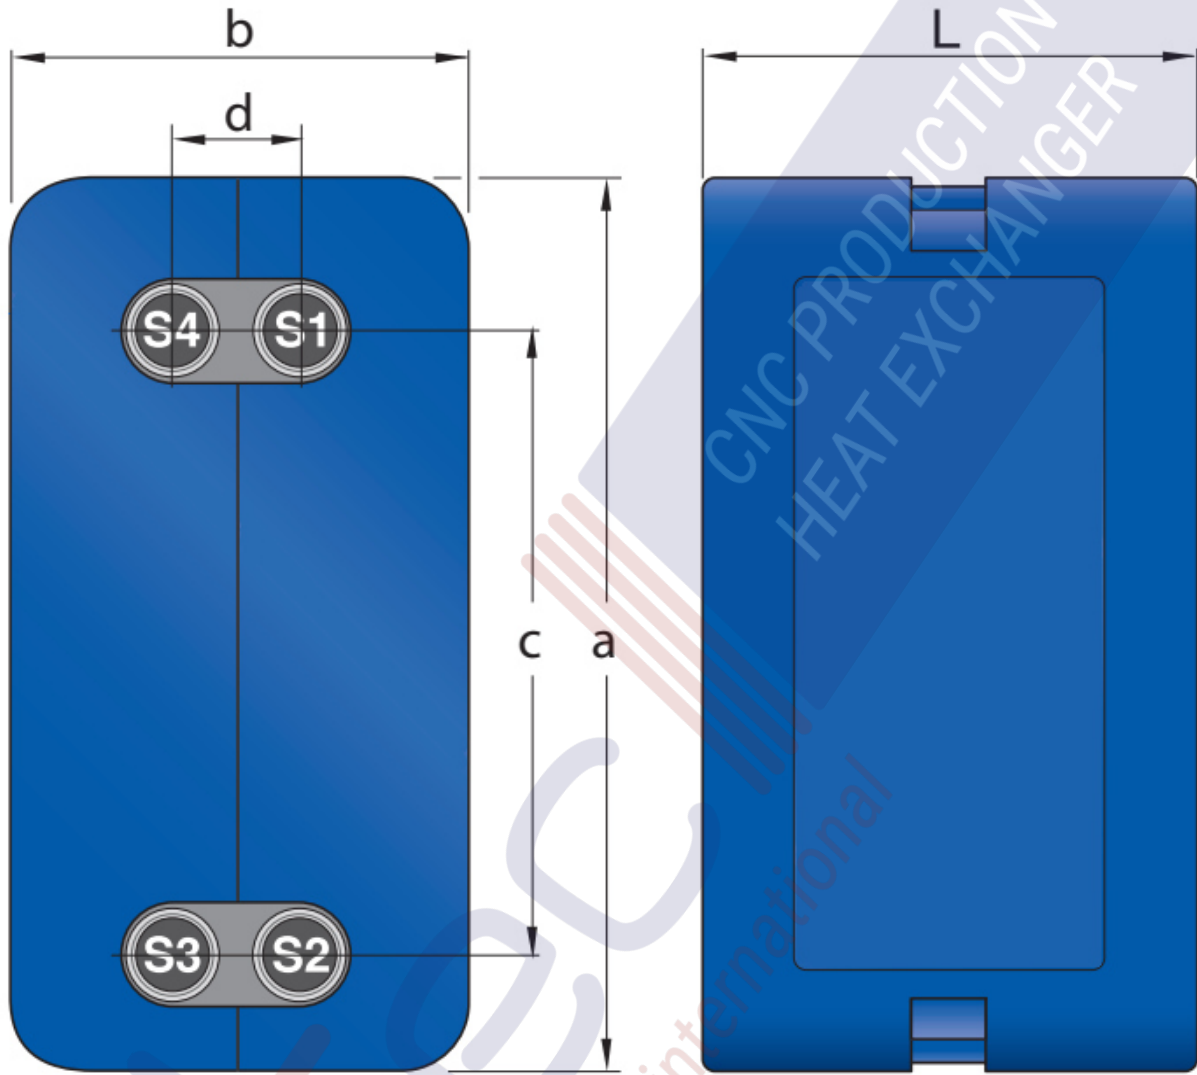

Note that all unique customer requirements (i.e tolerance) need to be verified thru Alfa Laval.

IN-H max 130°C -Type A

- Blue plastic cover with CFC-free polyurethane foam
- Thickness 30-50 mm depending on model
- Thermal conductivity: 0.031 w/mK
- Max. temperature: 130°C
- Fire class rating E acc. to EN ISO 11925-2 : 2010

D = HORIZONTAL SPACING	50 mm
C = VERTICAL SPACING	466 mm
L = TOTAL LENGTH	112 mm
B = TOTAL WIDTH	182 mm
A = TOTAL HEIGHT	588 mm
NETWEIGHT	0.80 kg

3236000891

www.alfalaval.com

CUSTOMER NAME / REF. NO.

COMPANY / REF.